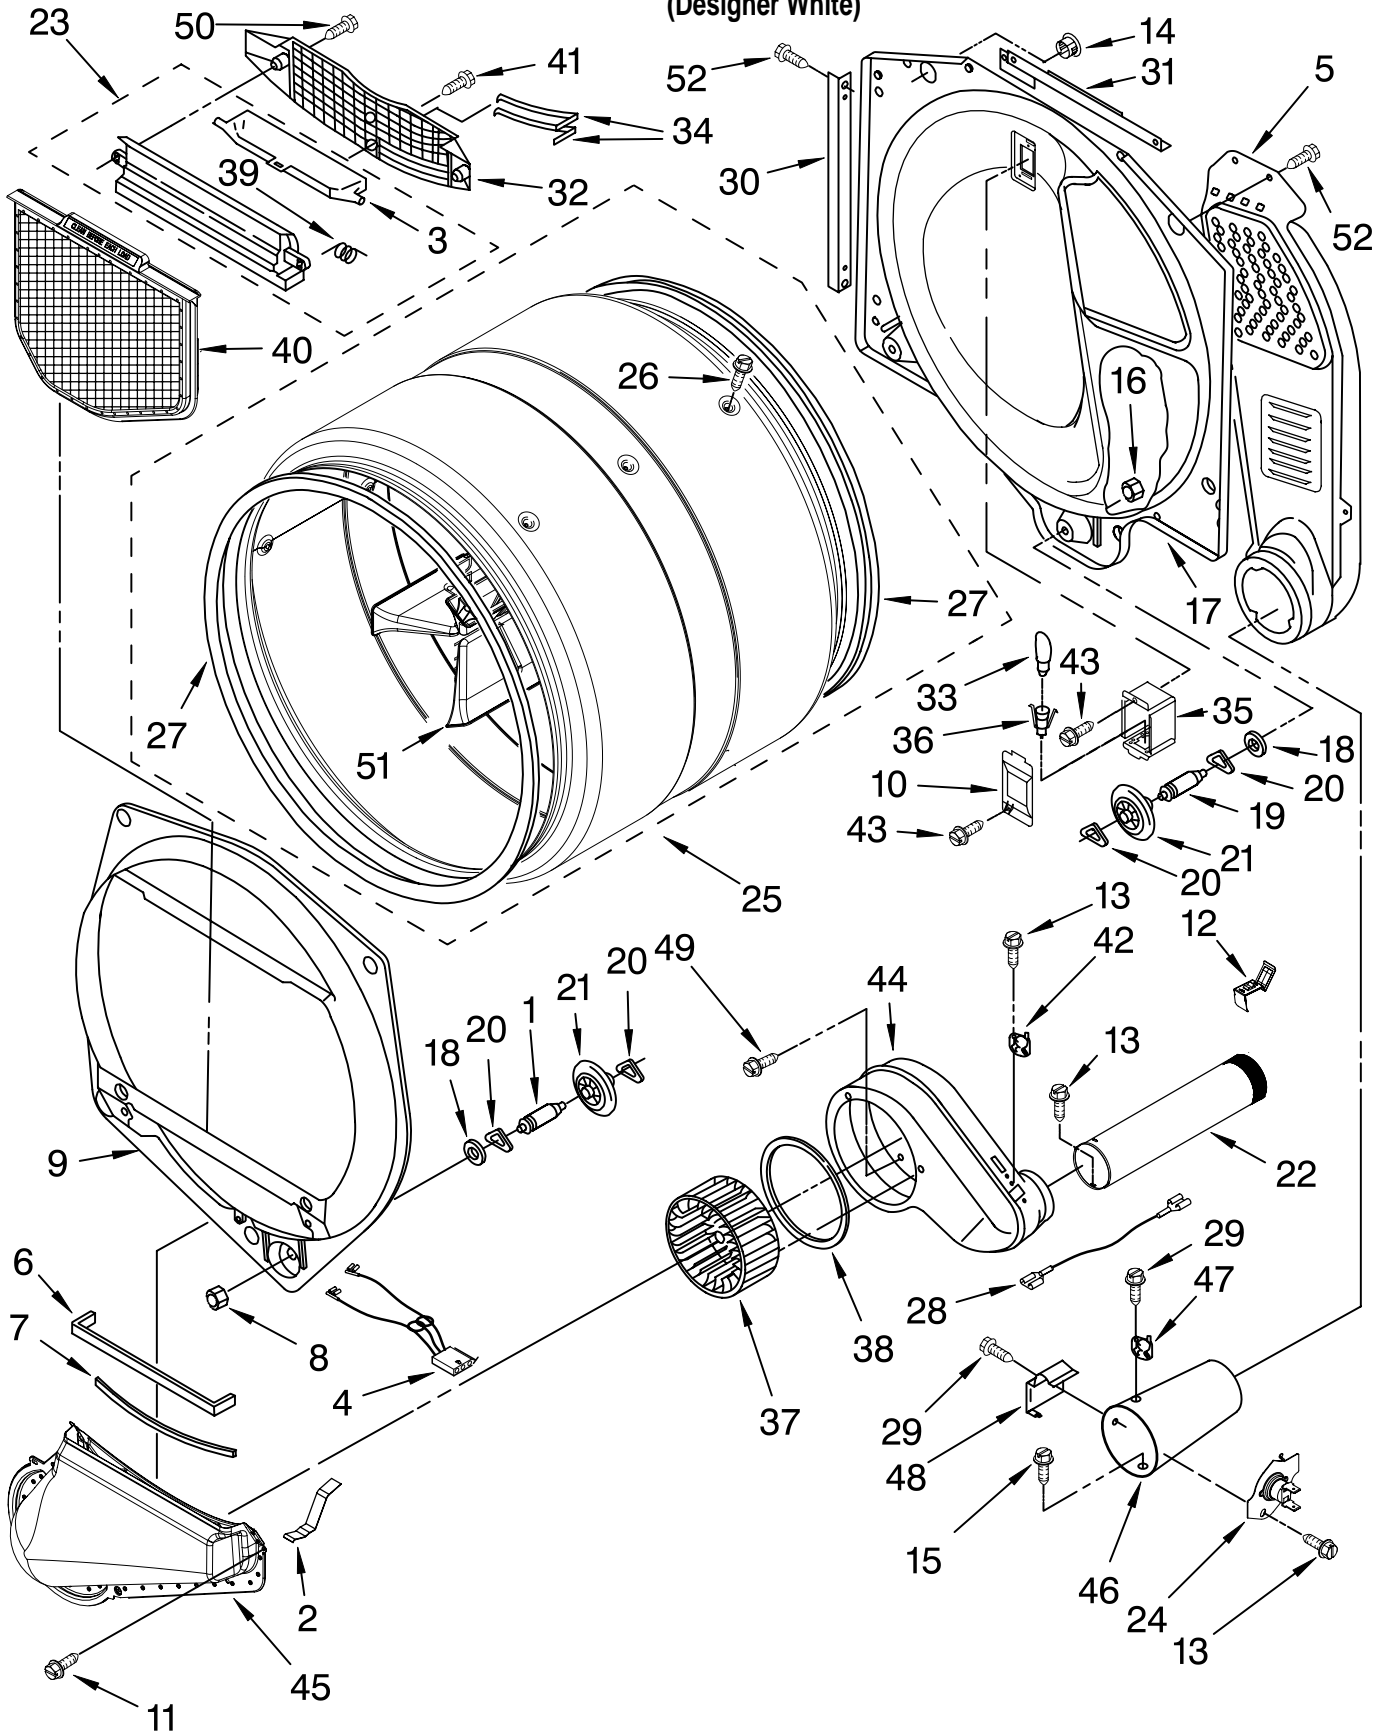

BULKHEAD PARTS

For Models: WGD9200SQ0
(Designer White)

FOR ORDERING INFORMATION REFER TO PARTS PRICE LIST

BULKHEAD PARTS

For Models: WGD9200SQ0
(Designer White)

Illus. No.	Part No.	DESCRIPTION	Illus. No.	Part No.	DESCRIPTION	Illus. No.	Part No.	DESCRIPTION
1	8575324	Shaft, R.H. Thread	17	8520836	Bulkhead, Rear	35	3977373	Bracket, Drum Light
2	8066208	Clip-Spring	18	3387459	Washer, Support	36	W10136369	Socket Assembly
3	3394984	Door, Lint Screen	19	8575325	Shaft, L.H. Thread	37	697772	Wheel, Blower
4	3406653	Harness, Sensor	20	690997	Ring, Tri	38	697770	Seal, Cover Plate
5	3394346	Air Duct Assembly	21	8536973	Roller, Support	39	3394986	Spring, Lint Screen Door
6	697813	Seal, Outlet Housing	22	8563745	Exhaust Pipe	40	W10049370	Lint, Screen
7	697814	Seal, Drum Front	23	3394985	Housing, Outlet	41	695240	Screw, 8-18 x 1/2
8	3934666	Nut, 3/8 x 16(R.H.)	24	8573713	Thermal-Cutoff	42	8577274	Thermistor
9	8519245	Bulkhead, Front	25	W10113138	Complete Drum Assembly	43	487909	Screw, 8-15 x 1/2
10	3402841	Lens, Drum Light	26	W10109200	Screw, 11-16 x 3/4	44	8544362	Housing, Blower
11	359625	Screw, 8-18 x 1/2	27	W10166807	Seal, Drum	45	8066168	Lint Duct Assembly
12	8572105	Clip, Exhaust Pipe	28	3401710	Jumper-Tco Hi-Limit	46	8573824	Funnel, Burner
13	8533971	Screw, 8-18 x 5/16	29	90767	Screw, 8-18 x 3/8	47	8573028	Thermostat, High-Limit 205°F (96°C)
14	8529007	Plug, Rear Bulkhead	30	8519221	Channel Bracket, Rear Bulkhead (2)	48	338906	Sensor, Radiant
15	693995	Screw, 8-18 x 3/8	31	8571651	Bracket, Upper Rear Bulkhead	49	489463	Screw, 8-18 x 5/8
16	W10001120	Nut, 3/8-16 (L.H.)	32	8299979	Grille, Outlet	50	3387230	Screw, 10-16 x 1
			33	3406124	Bulb, Light	51	W10113136	Baffle, Drum
			34	3387223	Electrode, Sensor	52	3390647	Screw, 8-18 x 1/2

FOR ORDERING INFORMATION REFER TO PARTS PRICE LIST